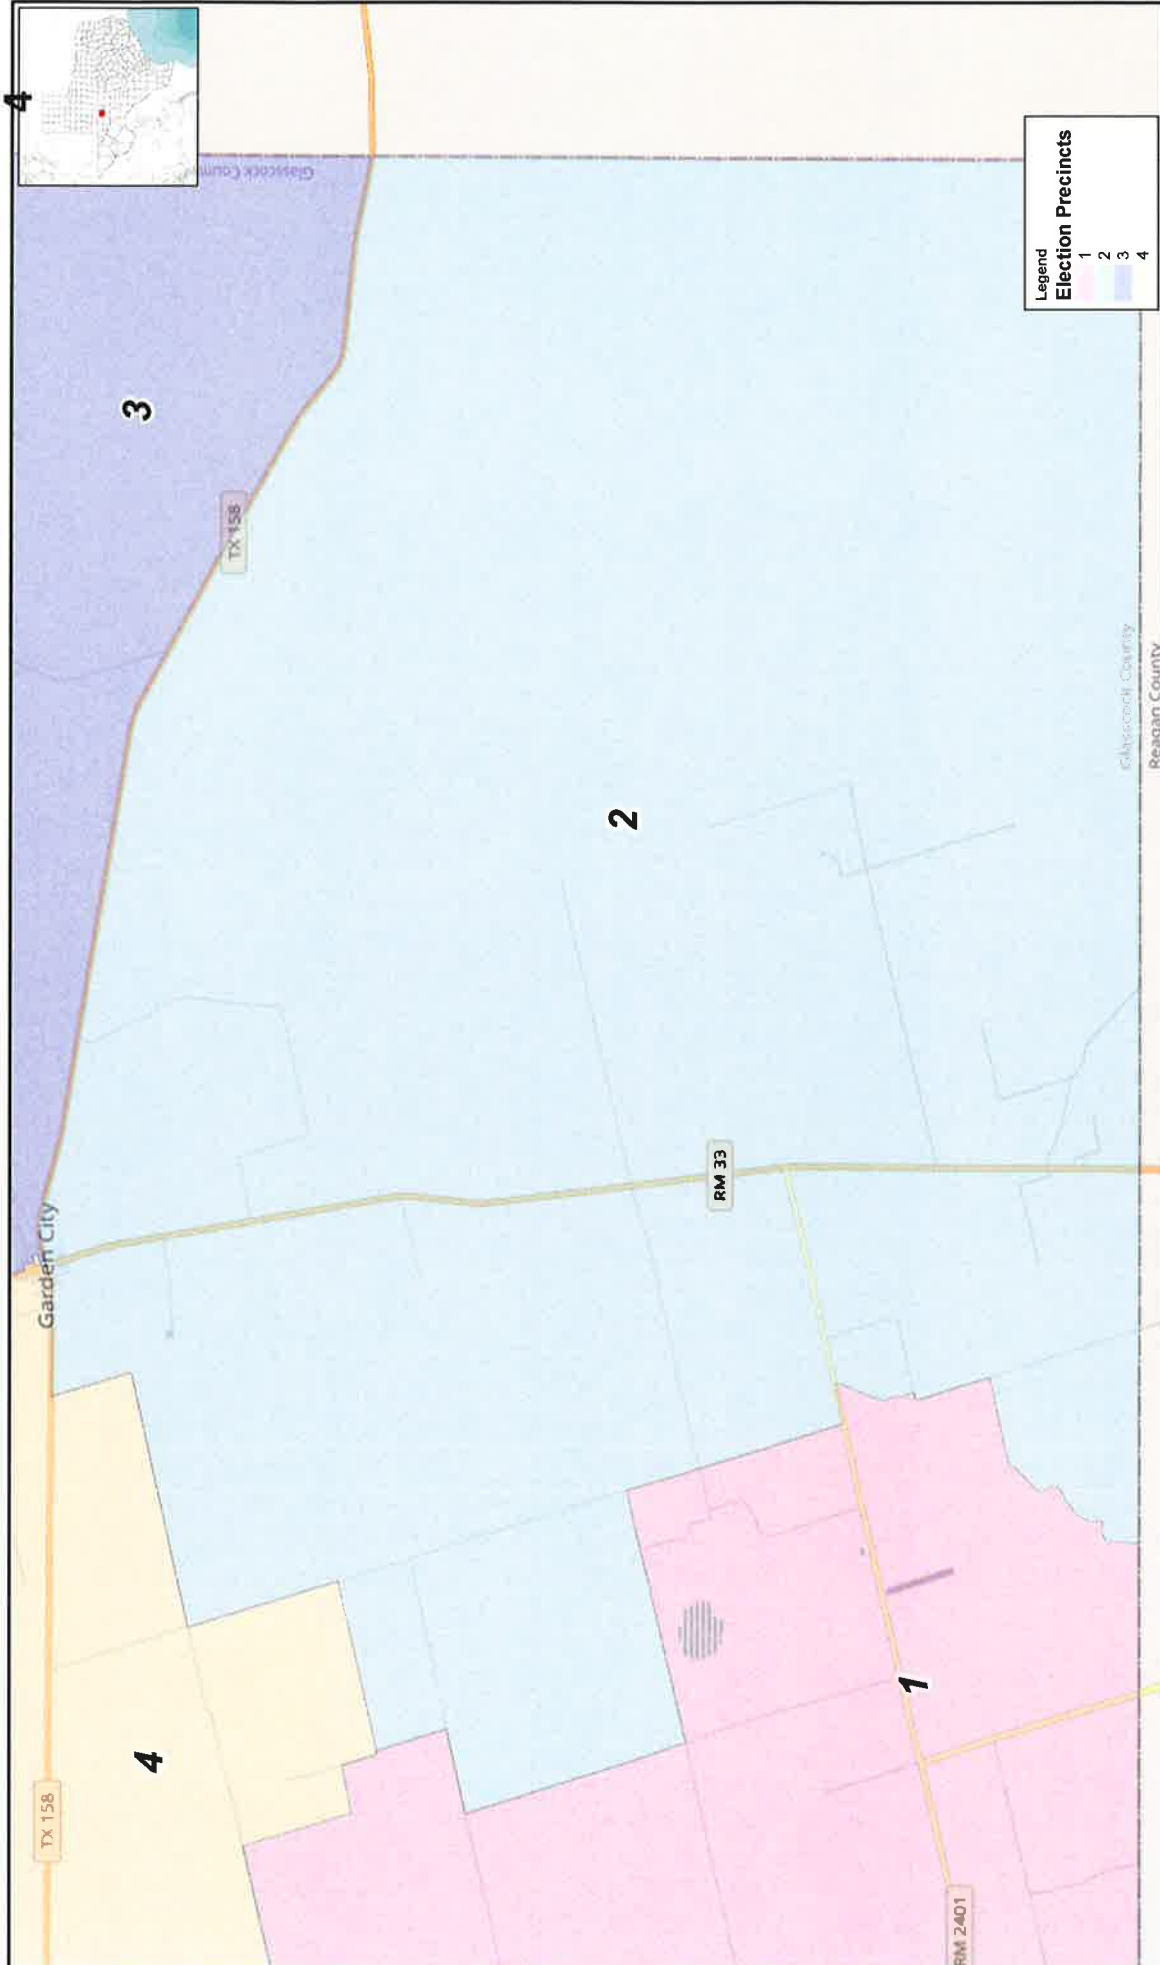

EXHIBIT A:
(REVISED 2021 COUNTY ELECTION PRECINCT PLAN MAPS)

© 2021 Bickerstaff Heath Delgado Acosta LLP
 Data Source: Roads, Water and other
 features obtained from the 2020
 Tigerline files, U.S. Census Bureau

Glasscock County Election Precincts Draft Plan A Adopted December 6, 2021

Created: 11/29/2021
 Background Image: ESRI World Street Map

© 2021 Bickerstaff Heath Delgado Acosta LLP
 Data Source: Roads, Water and other features obtained from the 2020 Tiger/line files, U.S. Census Bureau

Glasscock County Election Precinct 1 Initial Assessment 2021

Created: 11/29/2021
 Background Image: ESRI World Street Map

© 2021 Bickerstaff Heath Delgado Acosta LLP
 Data Source: Roads, Water and other
 features obtained from the 2020
 Tiger/line files, U.S. Census Bureau

Glasscock County Election Precinct 2 Initial Assessment 2021

Created: 11/29/2021
 Background Image: ESRI World Street Map

© 2021 Bickerstaff Heath Delgado Acosta LLP
 Data Source: Roads, Water and other features obtained from the 2020 Tigerline files, U.S. Census Bureau