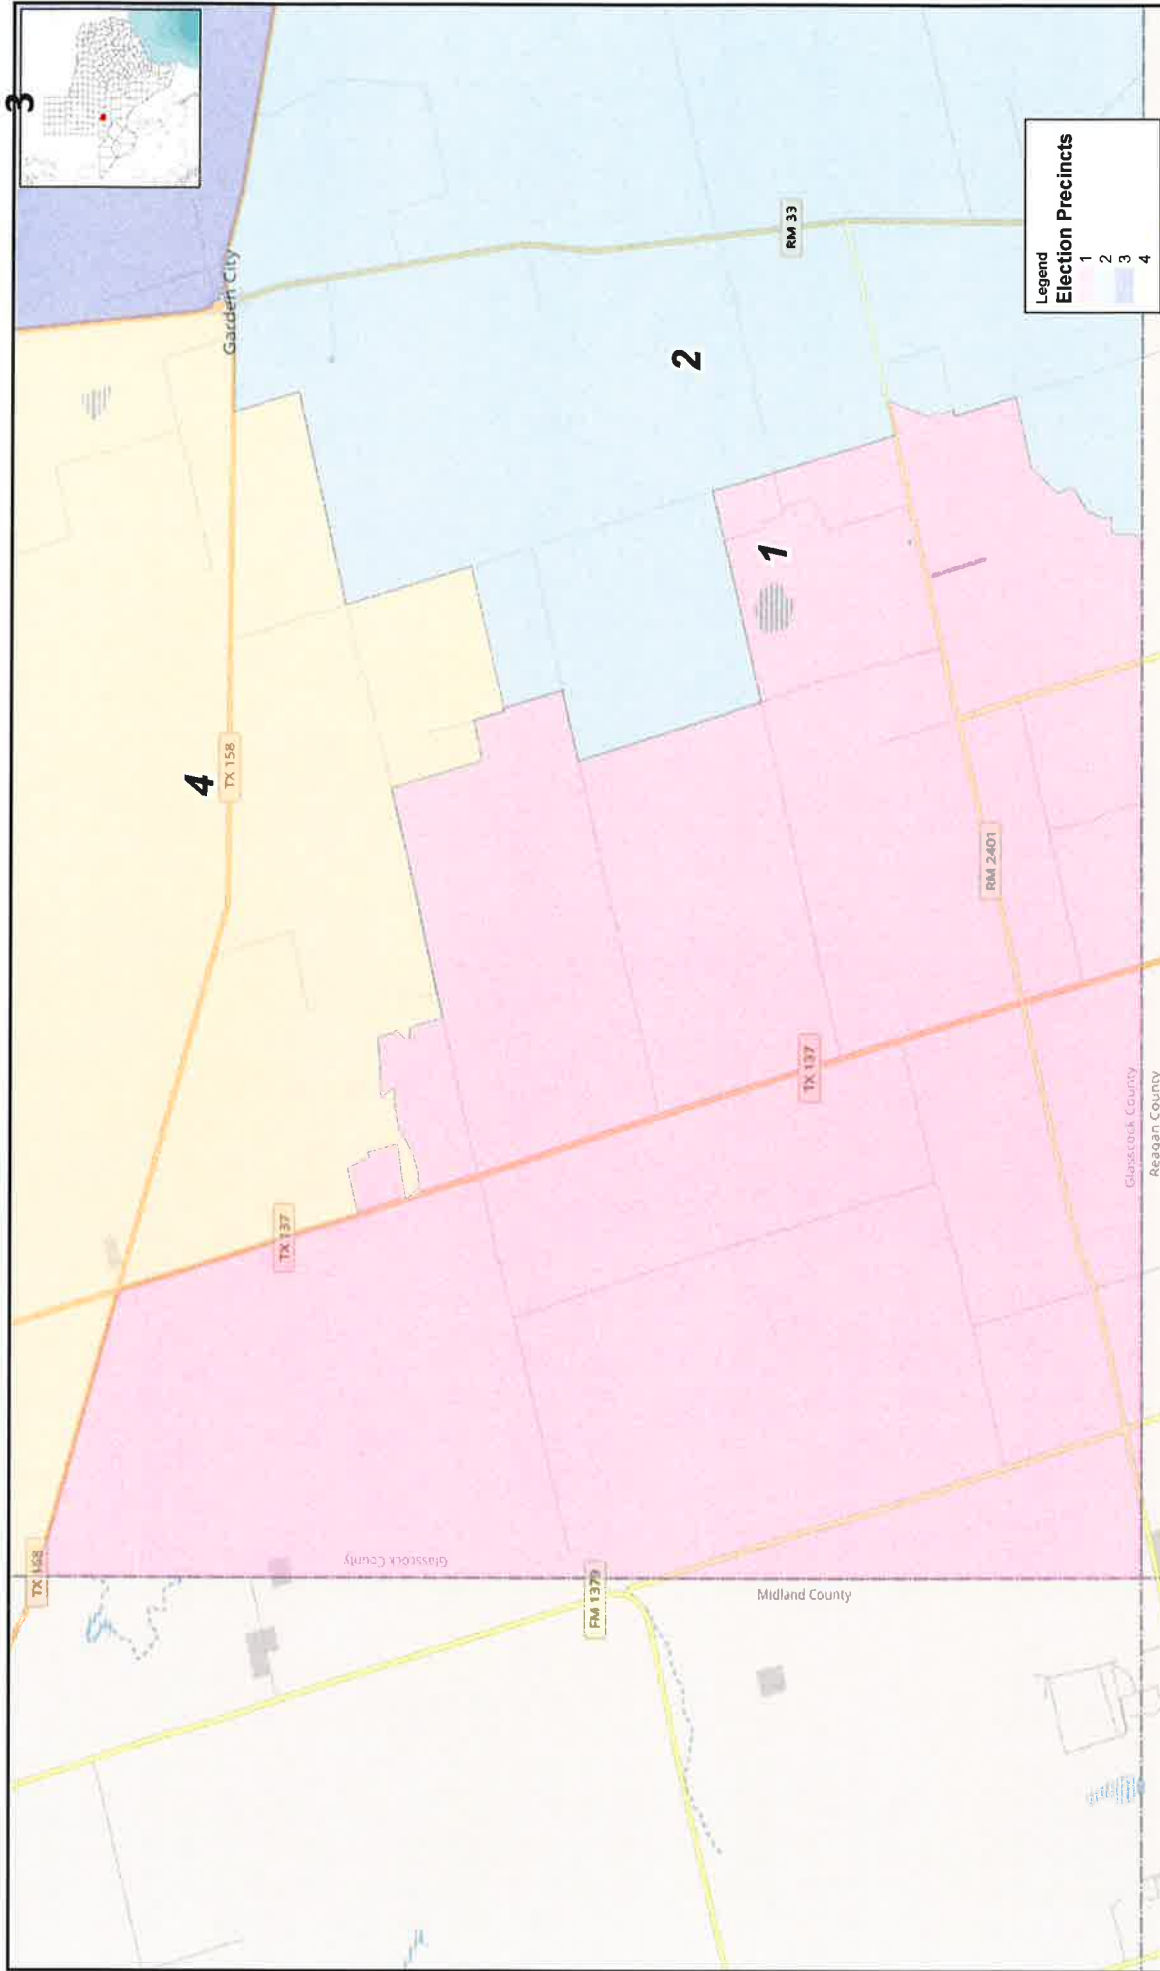

EXHIBIT A:
(REVISED 2021 COUNTY ELECTION PRECINCT PLAN MAPS)

© 2021 Bickerstaff Heath Delgado Acosta LLP
 Data Source: Roads, Water and other
 features obtained from the 2020
 Tigerline files, U.S. Census Bureau

Glasscock County Election Precincts Draft Plan A Adopted December 6, 2021

Created: 11/29/2021
 Background Image: ESRI World Street Map

© 2021 Bickerstaff Heath Delgado Acosta LLP
 Data Source: Roads, Water and other features obtained from the 2020 Tiger/line files, U.S. Census Bureau

Glasscock County Election Precinct 1 Initial Assessment 2021

Created: 11/29/2021
 Background Image: ESRI World Street Map

© 2021 Bickerstaff Heath Delgado Acosta LLP
 Data Source: Roads, Water and other
 features obtained from the 2020
 Tiger/line files, U.S. Census Bureau

Glasscock County Election Precinct 4 Initial Assessment 2021

Created: 11/29/2021
 Background Image: ESRI World Street Map