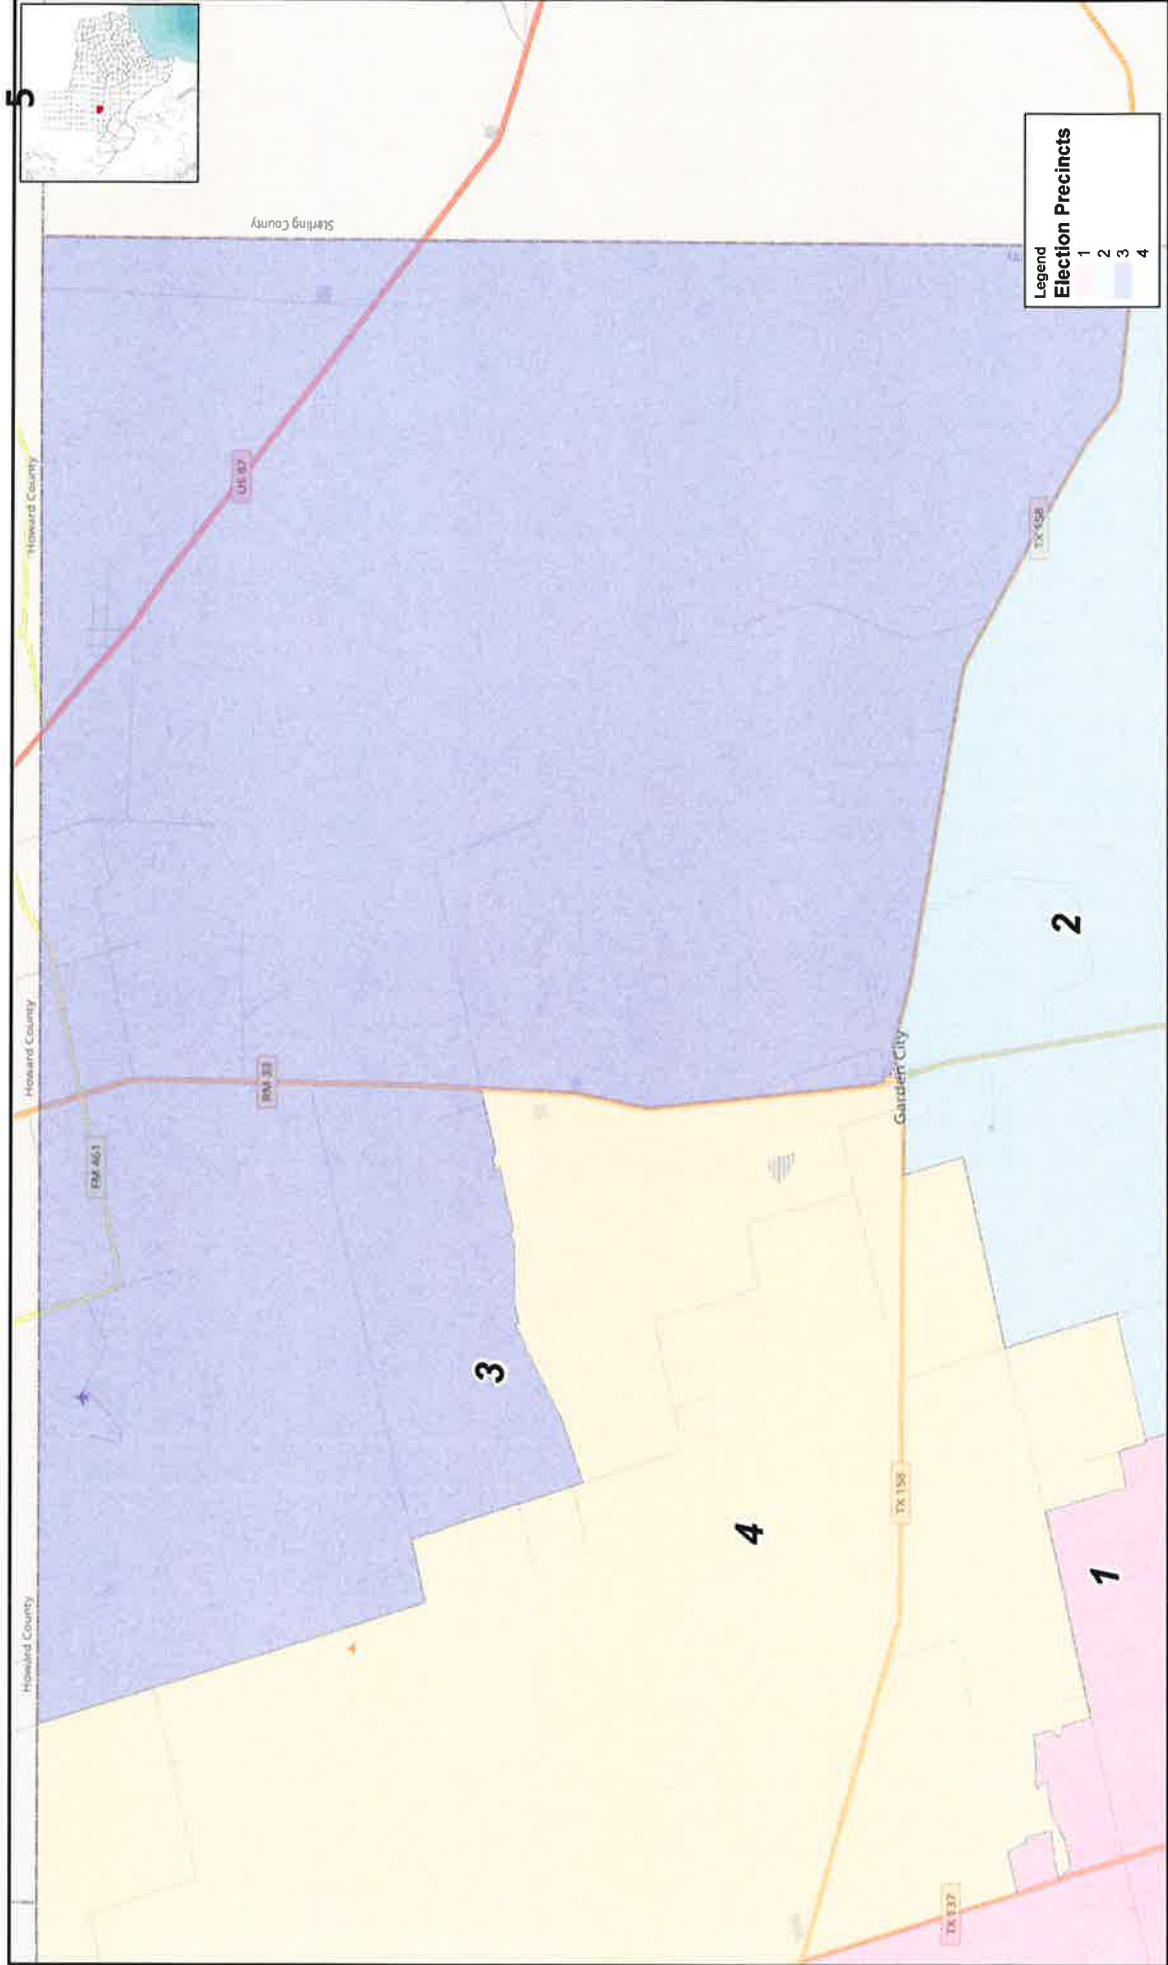

EXHIBIT A:
(REVISED 2021 COUNTY ELECTION PRECINCT PLAN MAPS)

© 2021 Bickerstaff Heath Delgado Acosta LLP
 Data Source: Roads, Water and other
 features obtained from the 2020
 Tigerline files, U.S. Census Bureau

Glasscock County Election Precincts Draft Plan A Adopted December 6, 2021

Created: 11/29/2021
 Background Image: ESRI World Street Map

© 2021 Bickerstaff Heath Delgado Acosta LLP
 Data Source: Roads, Water and other features obtained from the 2020 Tiger/line files, U.S. Census Bureau

Glasscock County Election Precinct 1 Initial Assessment 2021

Created: 11/29/2021
 Background Image: ESRI World Street Map

© 2021 Bickerstaff Heath Delgado Acosta LLP
 Data Source: Roads, Water and other
 features obtained from the 2020
 Tiger/line files, U.S. Census Bureau

Glasscock County Election Precinct 2 Initial Assessment 2021

Created: 11/29/2021
 Background Image: ESRI World Street Map

© 2021 Bickerstaff Heath Delgado Acosta LLP
 Data Source: Roads, Water and other features obtained from the 2020 Tigerline files, U.S. Census Bureau