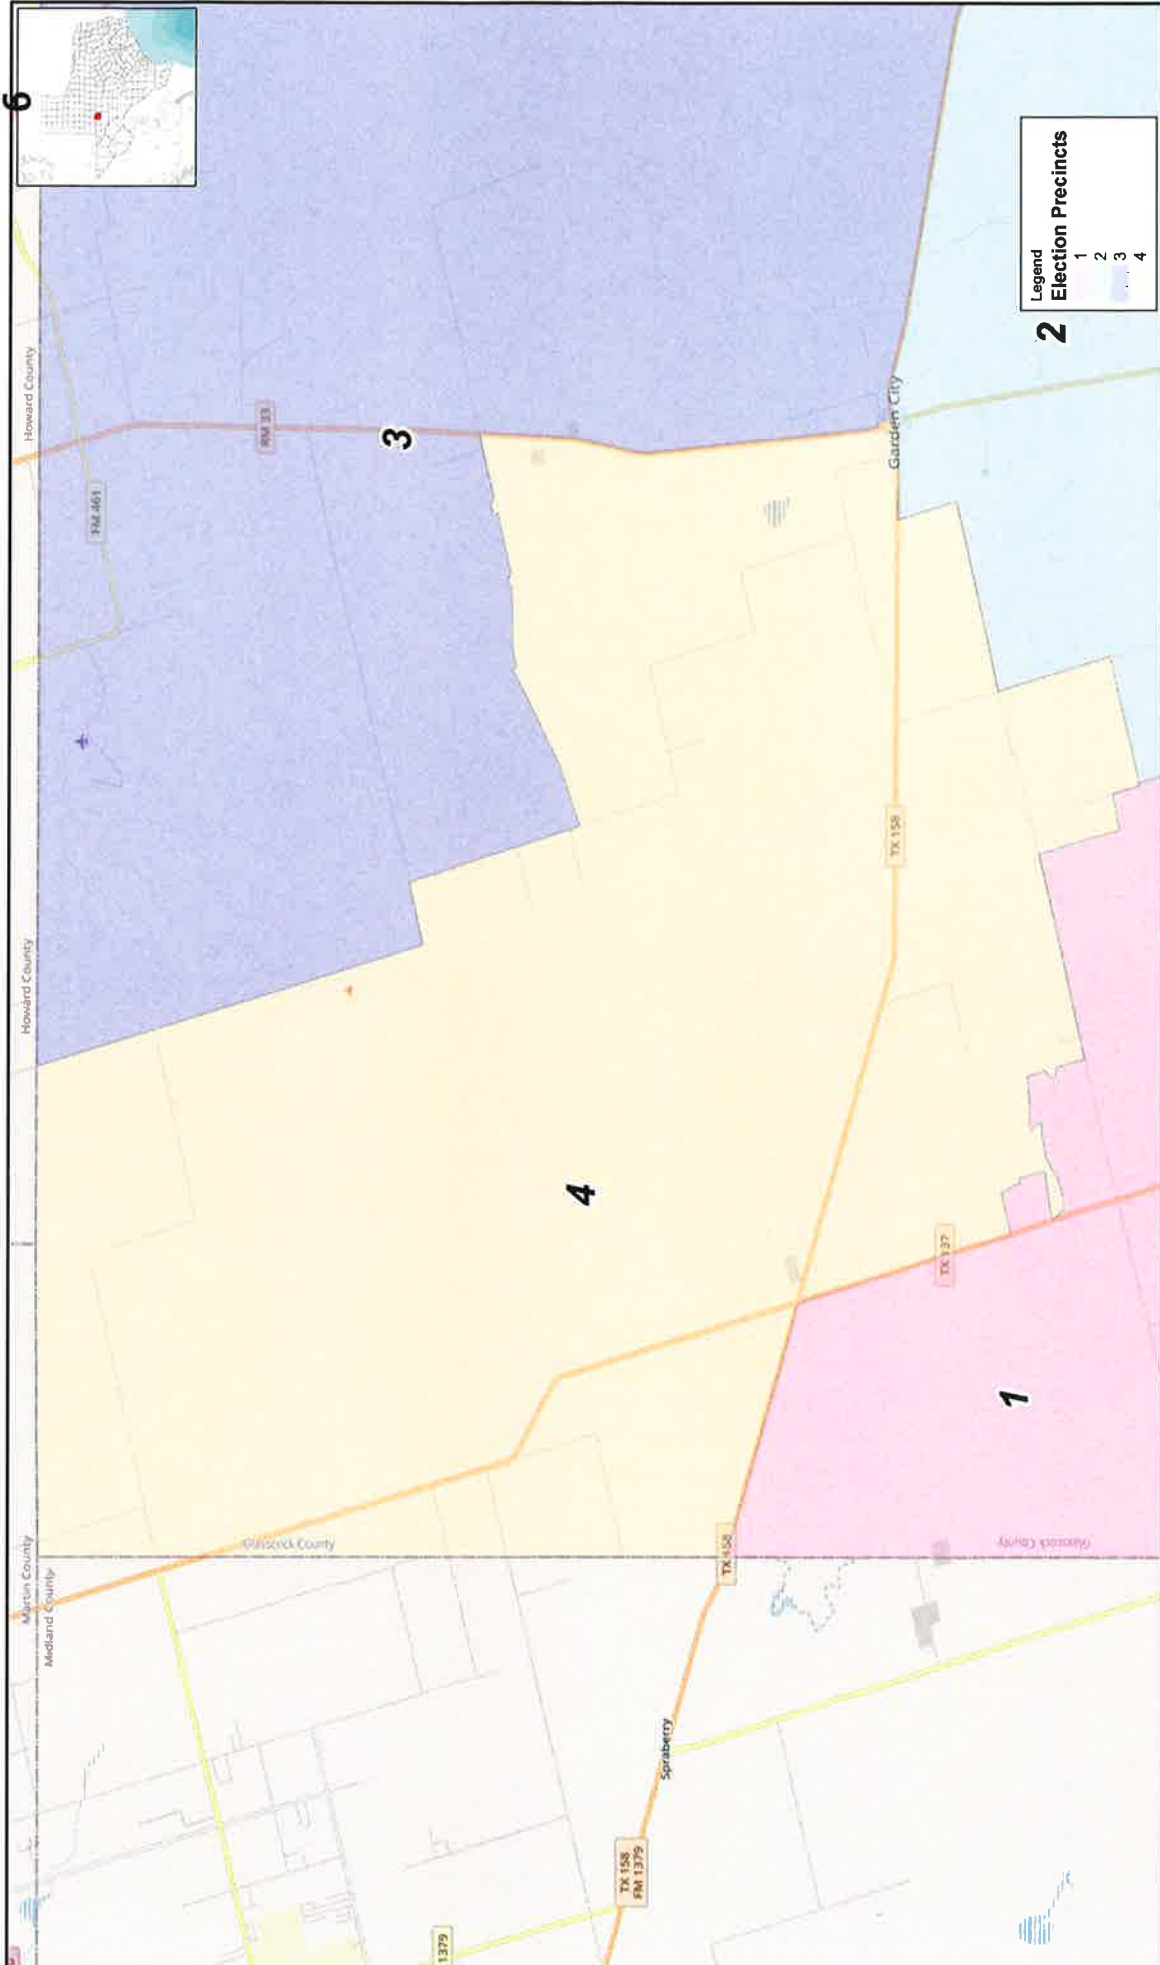

Glasscock County Election Precinct 1 Initial Assessment 2021

Created: 11/29/2021
 Background Image: ESRI World Street Map

© 2021 Bickerstaff Heath Delgado Acosta LLP
 Data Source: Roads, Water and other
 features obtained from the 2020
 Tiger/line files, U.S. Census Bureau

Glasscock County Election Precinct 2 Initial Assessment 2021

Created: 11/29/2021
 Background Image: ESRI World Street Map

© 2021 Bickerstaff Heath Delgado Acosta LLP
 Data Source: Roads, Water and other features obtained from the 2020 Tigerline files, U.S. Census Bureau

Glasscock County Election Precinct 3 Initial Assessment 2021

Created: 11/29/2021
 Background Image: ESRI World Street Map

6

Legend
Election Precincts
 1
 2
 3
 4

© 2021 Bickerstaff Heath Delgado Acosta LLP
 Data Source: Roads, Water and other
 features obtained from the 2020
 Tiger/line files, U.S. Census Bureau

Glasscock County Election Precinct 4 Initial Assessment 2021

Created: 11/29/2021
 Background Image: ESRI World Street Map