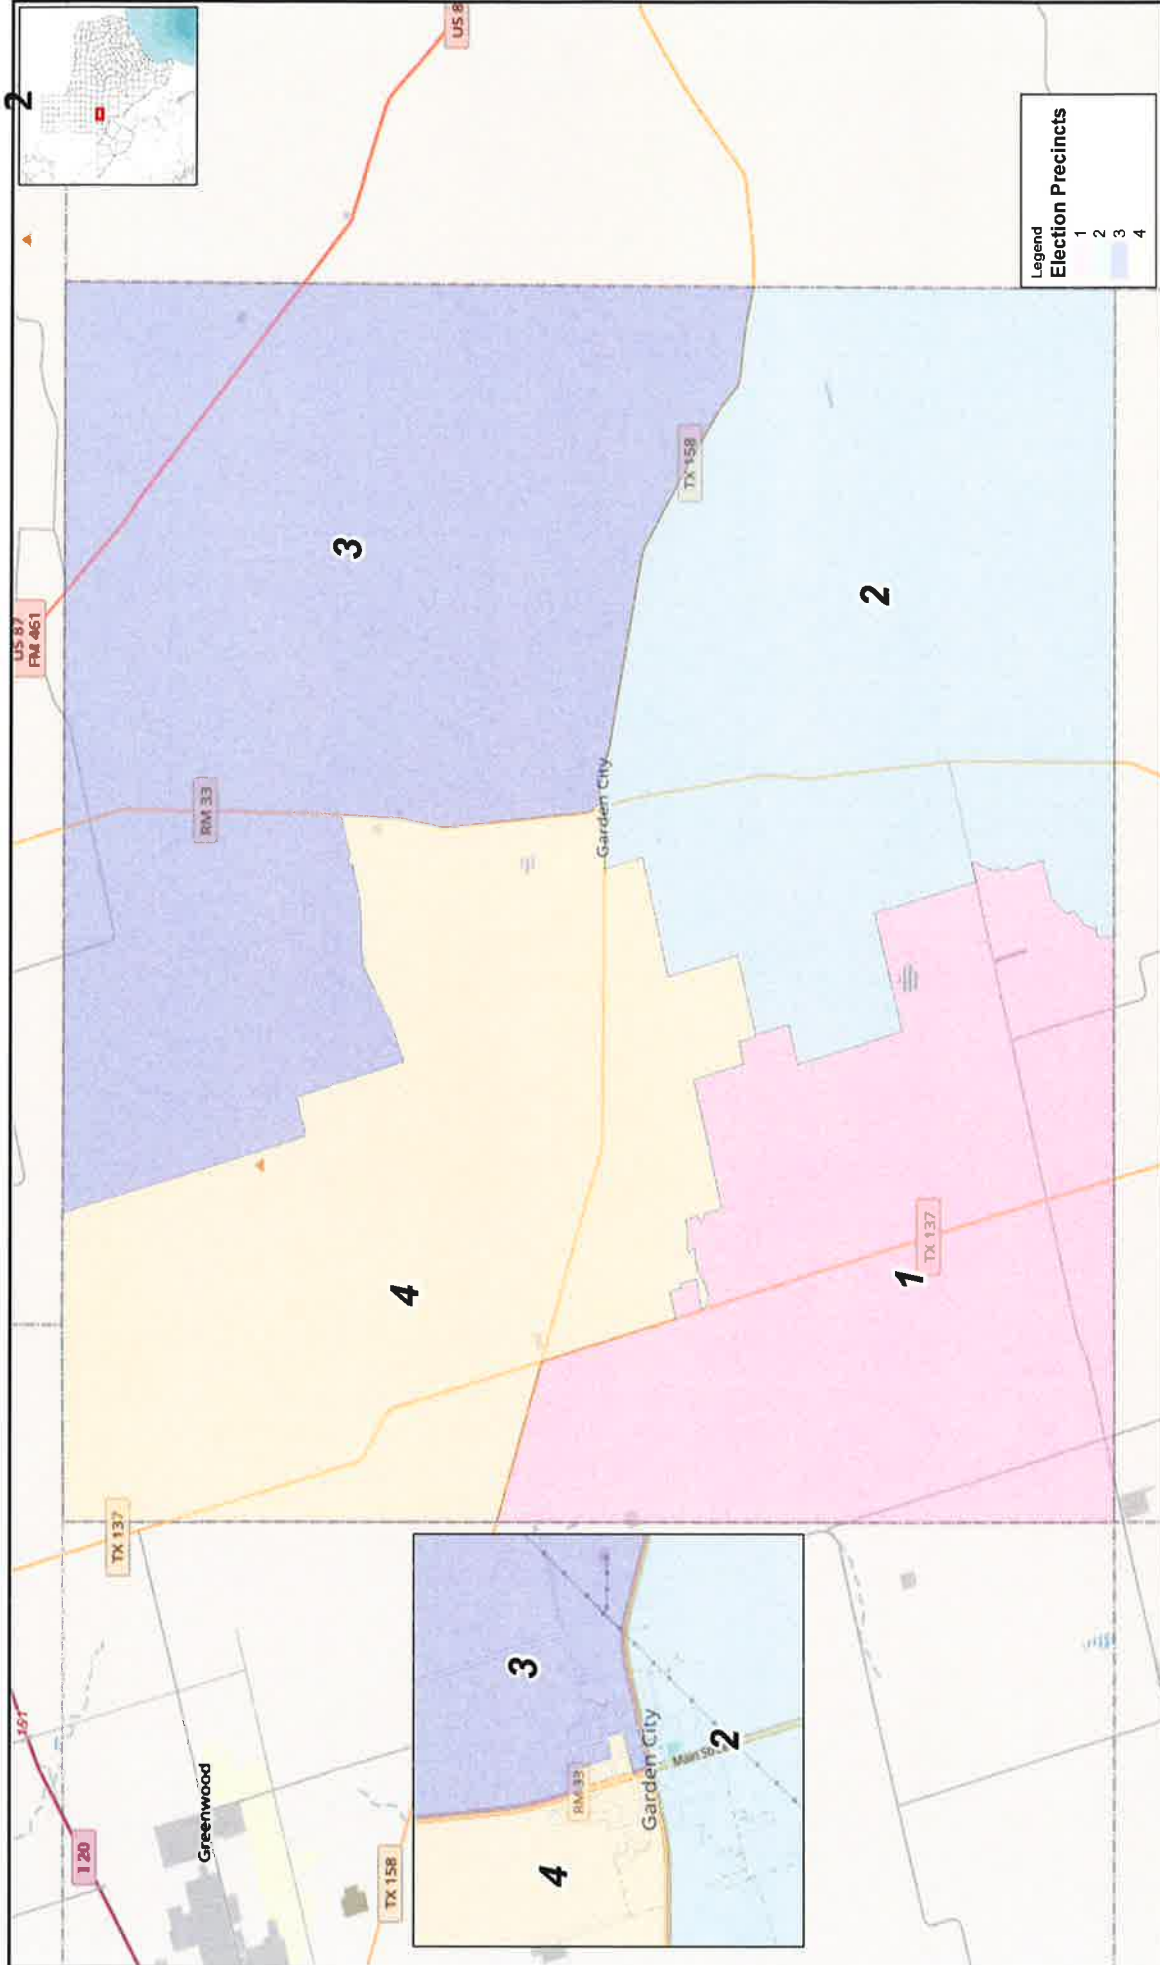

EXHIBIT A:
(REVISED 2021 COUNTY ELECTION PRECINCT PLAN MAPS)

© 2021 Bickerstaff Heath Delgado Acosta LLP
 Data Source: Roads, Water and other
 features obtained from the 2020
 Tigerline files, U.S. Census Bureau

Glasscock County Election Precincts Draft Plan A Adopted December 6, 2021

Created: 11/29/2021
 Background Image: ESRI World Street Map

© 2021 Bickerstaff Heath Delgado Acosta LLP
 Data Source: Roads, Water and other features obtained from the 2020 Tiger/line files, U.S. Census Bureau

Glasscock County Election Precinct 1 Initial Assessment 2021

Created: 11/29/2021
 Background Image: ESRI World Street Map

© 2021 Bickerstaff Heath Delgado Acosta LLP
 Data Source: Roads, Water and other
 features obtained from the 2020
 Tiger/line files, U.S. Census Bureau

Glasscock County Election Precinct 4 Initial Assessment 2021

Created: 11/29/2021
 Background Image: ESRI World Street Map